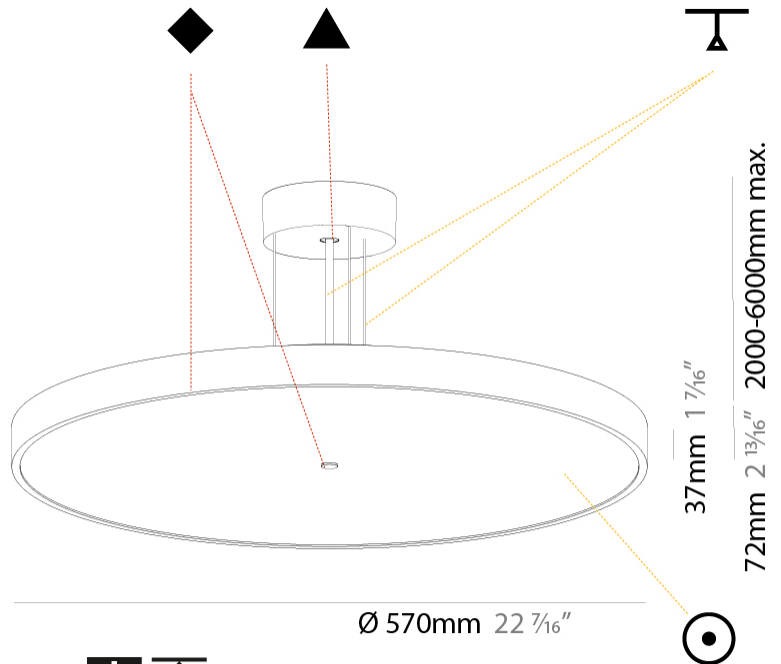

GENERAL

Series: Sign Diva
Subseries: Sign Diva
Brand: Prolicht
Division: Architectural
Mounting Type: Suspension
Mounting Location: Ceiling
Subcategory: Pendant

PHYSICAL

Shape: Round
Diameter (mm): 570
Diameter (in): 22 7/16
Height (mm): 72
Height (in): 2 13/16
Max. Overall Height (mm): 6072
Max. Overall Height (in): 239 1/16
Light Distribution: Direct
Weight (kg): 7.802
Weight (lbs): 17.2
Diffuser: PMMA - Opal / Micro-Prism / Sparkling Secret / Vintage Industrial with Shine Ring
Fixture Finish: SSR / BKV / CWI / CRY / HAB / UFT / ITA / RUA / FTG / MYG / LOD / PUS / FRO / FUP / KIA / POP / BLS / SPG / MEY / GOH / GUM / CHC / COM / ABZ / JAG / OBR / MOS / ROR
Fixture Material: Extruded Aluminum / Steel
Cable Details: 2000mm or 6000mm Transparent Cable

ELECTRICAL

Lamp Type: LED (Zhaga Standard)
Input Wattage (W): 58.3
Total Output Wattage (W): 53
Dimming: Tri-Mode (Non-Dimming and Phase Dimming (120Vac only) and 0-10V Dimming)
Driver Included: Yes
Driver Location: Integrated
Driver Type: Constant Current - Universal
Driver Class: Class 2
Input Voltage (V): 120 - 277
Constant Current (MA): 350

LED

Color Temperature (°K): 2700 / 3000 / 3500 / 4000
Max. Delivered Lumen (lm): 5060 / 6120 / 6233 / 6360
CRI: >90 CRI
Lamp Life (hrs): 50000

OPTICAL

RATINGS AND CERTIFICATIONS

Certified By: Certified for North American Standards
IP rating: IP20

PROJECT
TYPE
SPECIFIER
QUANTITY
DATE

A