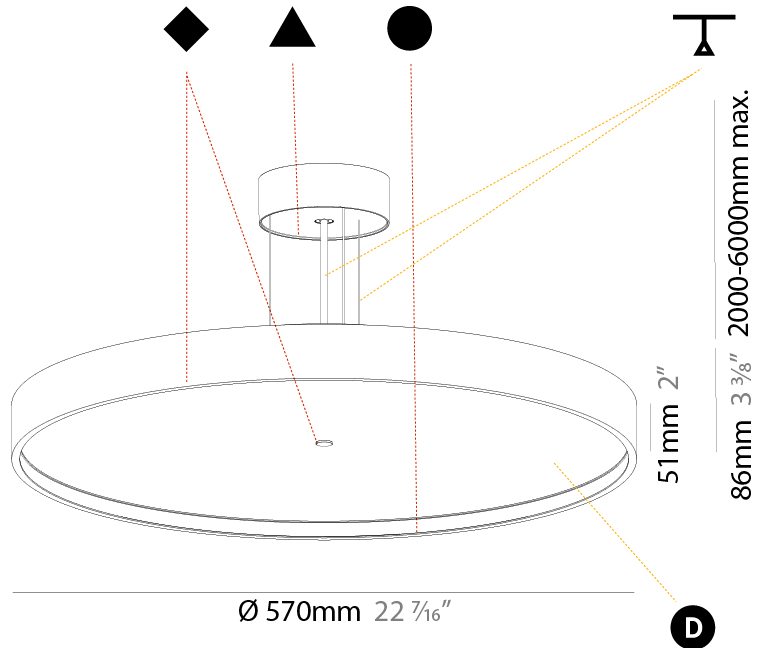

GENERAL

Series: Sign Diva
Subseries: Sign Diva Korona
Brand: Prolicht
Division: Architectural
Mounting Type: Suspension
Mounting Location: Ceiling
Subcategory: Pendant

PHYSICAL

Shape: Round
Diameter (mm): 570
Diameter (in): 22 7/16
Height (mm): 86
Height (in): 3 3/8
Light Distribution: Direct
Weight (kg): 8.067
Weight (lbs): 17.78
Diffuser: PMMA - Opal / Micro-Prism / Sparkling Secret / Vintage Industrial
Fixture Finish: SSR / BKV / CWI / CRY / HAB / UFT / ITA / RUA / FTG / MYG / LOD / PUS / FRO / FUP / KIA / POP / BLS / SPG / MEY / GOH / GUM / CHC / COM / ABZ / JAG / OBR / MOS / ROR
Fixture Material: Extruded Aluminum / Steel
Cable Details: 2,000mm/78 3/4" or 6,000mm/236 1/4" Transparent Cable

ELECTRICAL

Lamp Type: LED (Zhaga Standard)
Input Wattage (W): 49
Total Output Wattage (W): 46.9
Dimming: Tri-Mode (Non-Dimming and Phase Dimming (120Vac only) and 0-10V Dimming)
Driver Included: Yes
Driver Location: Integrated
Driver Type: Constant Current - Universal
Driver Class: Class 2
Input Voltage (V): 120 - 277
Constant Current (MA): 350

LED

Color Temperature (°K): 2700 / 3000 / 3500 / 4000
Max. Delivered Lumen (lm): 4978 / 5337 / 5384 / 5494
Nominal Lumen (lm): 6199 / 6646 / 6705 / 6842
CRI: >90 CRI
Lamp Life (hrs): 50000

OPTICAL

RATINGS AND CERTIFICATIONS

Certified By: Certified for North American Standards
IP rating: IP20