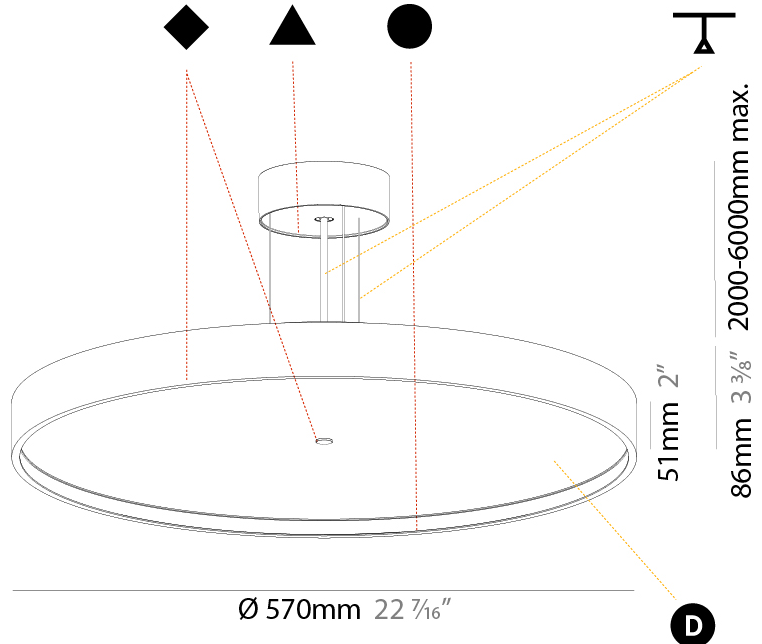

GENERAL

Series: Sign Diva
Subseries: Sign Diva Korona
Brand: Prolicht
Division: Architectural
Mounting Type: Suspension
Mounting Location: Ceiling
Subcategory: Pendant

PHYSICAL

Shape: Round
Diameter (mm): 570
Diameter (in): 22 7/16
Height (mm): 86
Height (in): 3 3/8
Light Distribution: Direct / Indirect
Weight (kg): 8.812
Weight (lbs): 19.43
Diffuser: PMMA - Opal / Micro-Prism / Sparkling Secret / Vintage Industrial
Fixture Finish: SSR / BKV / CWI / CRY / HAB / UFT / ITA / RUA / FTG / MYG / LOD / PUS / FRO / FUP / KIA / POP / BLS / SPG / MEY / GOH / GUM / CHC / COM / ABZ / JAG / OBR / MOS / ROR
Fixture Material: Extruded Aluminum / Steel
Cable Details: 2,000mm/78 3/4" or 6,000mm/236 1/4" Transparent Cable

ELECTRICAL

Lamp Type: LED (Zhaga Standard)
Input Wattage (W): 67
Total Output Wattage (W): 60.9
Dimming: Tri-Mode (Non-Dimming and Phase Dimming (120Vac only) and 0-10V Dimming)
Driver Included: Yes
Driver Location: Integrated
Driver Type: Constant Current - Universal
Driver Class: Class 2
Input Voltage (V): 120 - 277
Constant Current (MA): 350

LED

Color Temperature (°K): 2700 / 3000 / 3500 / 4000
Max. Delivered Lumen (lm): 6632 / 6728 / 6812 / 6951
Nominal Lumen (lm): 9097 / 9229 / 9344 / 9535
CRI: >90 CRI
Lamp Life (hrs): 50000

OPTICAL

RATINGS AND CERTIFICATIONS

Certified By: Certified for North American Standards
IP rating: IP20