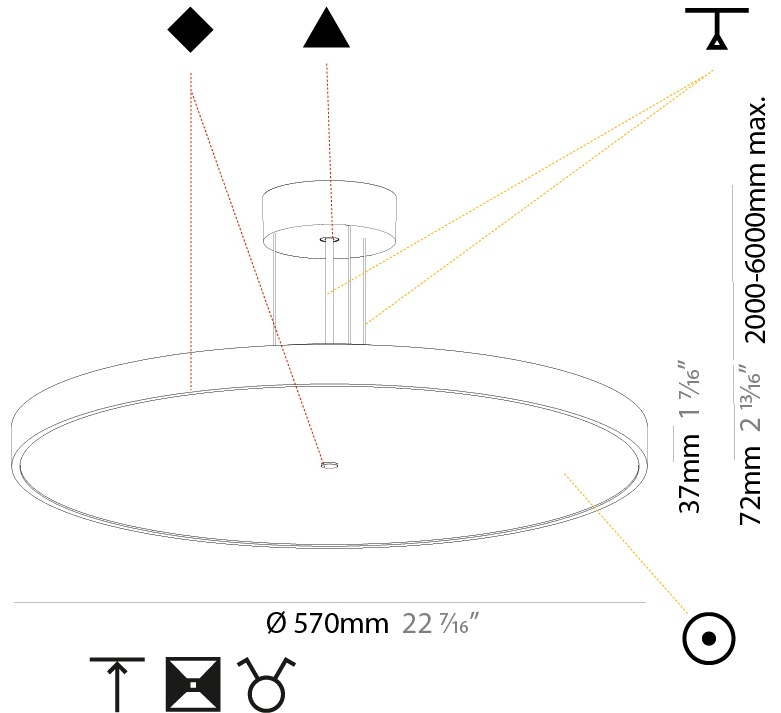

GENERAL

Series: Sign Diva
Subseries: Sign Diva
Brand: Prolicht
Division: Architectural
Mounting Type: Suspension
Mounting Location: Ceiling
Subcategory: Pendant

PHYSICAL

Shape: Round
Diameter (mm): 570
Diameter (in): 22 7/16
Height (mm): 72
Height (in): 2 13/16
Max. Overall Height (mm): 6072
Max. Overall Height (in): 239 7/16
Light Distribution: Direct / Indirect
Weight (kg): 8.548
Weight (lbs): 18.85
Diffuser: PMMA - Opal / Micro-Prism / Sparkling Secret / Vintage Industrial with Shine Ring
Fixture Finish: SSR / BKV / CWI / CRY / HAB / UFT / ITA / RUA / FTG / MYG / LOD / PUS / FRO / FUP / KIA / POP / BLS / SPG / MEY / GOH / GUM / CHC / COM / ABZ / JAG / OBR / MOS / ROR
Fixture Material: Extruded Aluminum / Steel
Cable Details: 2000mm or 6000mm Transparent Cable

ELECTRICAL

Lamp Type: LED (Zhaga Standard)
Input Wattage (W): 80.3
Total Output Wattage (W): 53 / 18
Dimming: Tri-Mode (Non-Dimming and Phase Dimming (120Vac only) and 0-10V Dimming)
Driver Included: Yes
Driver Location: Integrated
Driver Type: Constant Current - Universal
Driver Class: Class 2
Input Voltage (V): 120 - 277
Constant Current (MA): 350

LED

Color Temperature (°K): 2700 / 3000 / 3500 / 4000
Max. Delivered Lumen (lm): 6110 / 7650 / 7801 / 7960
CRI: >90 CRI
Lamp Life (hrs): 50000

OPTICAL

RATINGS AND CERTIFICATIONS

Certified By: Certified for North American Standards
IP rating: IP20

PROJECT
TYPE
SPECIFIER
QUANTITY
DATE