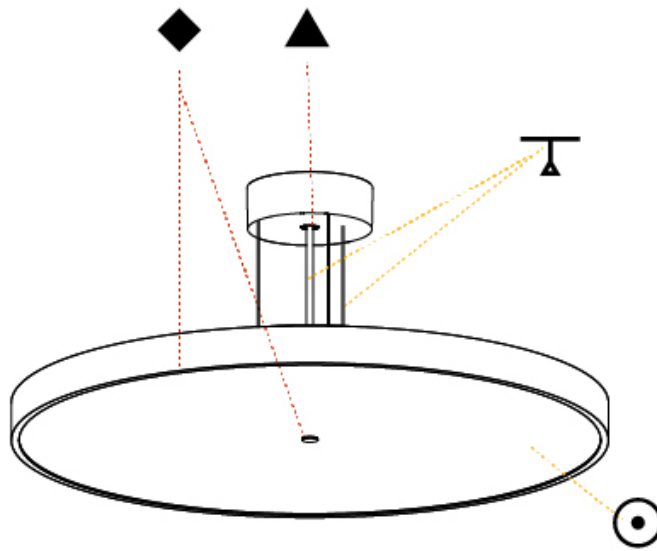

SIGN DIVA SUSPENSION

A300005-

PROJECT

TYPE

SPECIFIER

QUANTITY

DATE

A